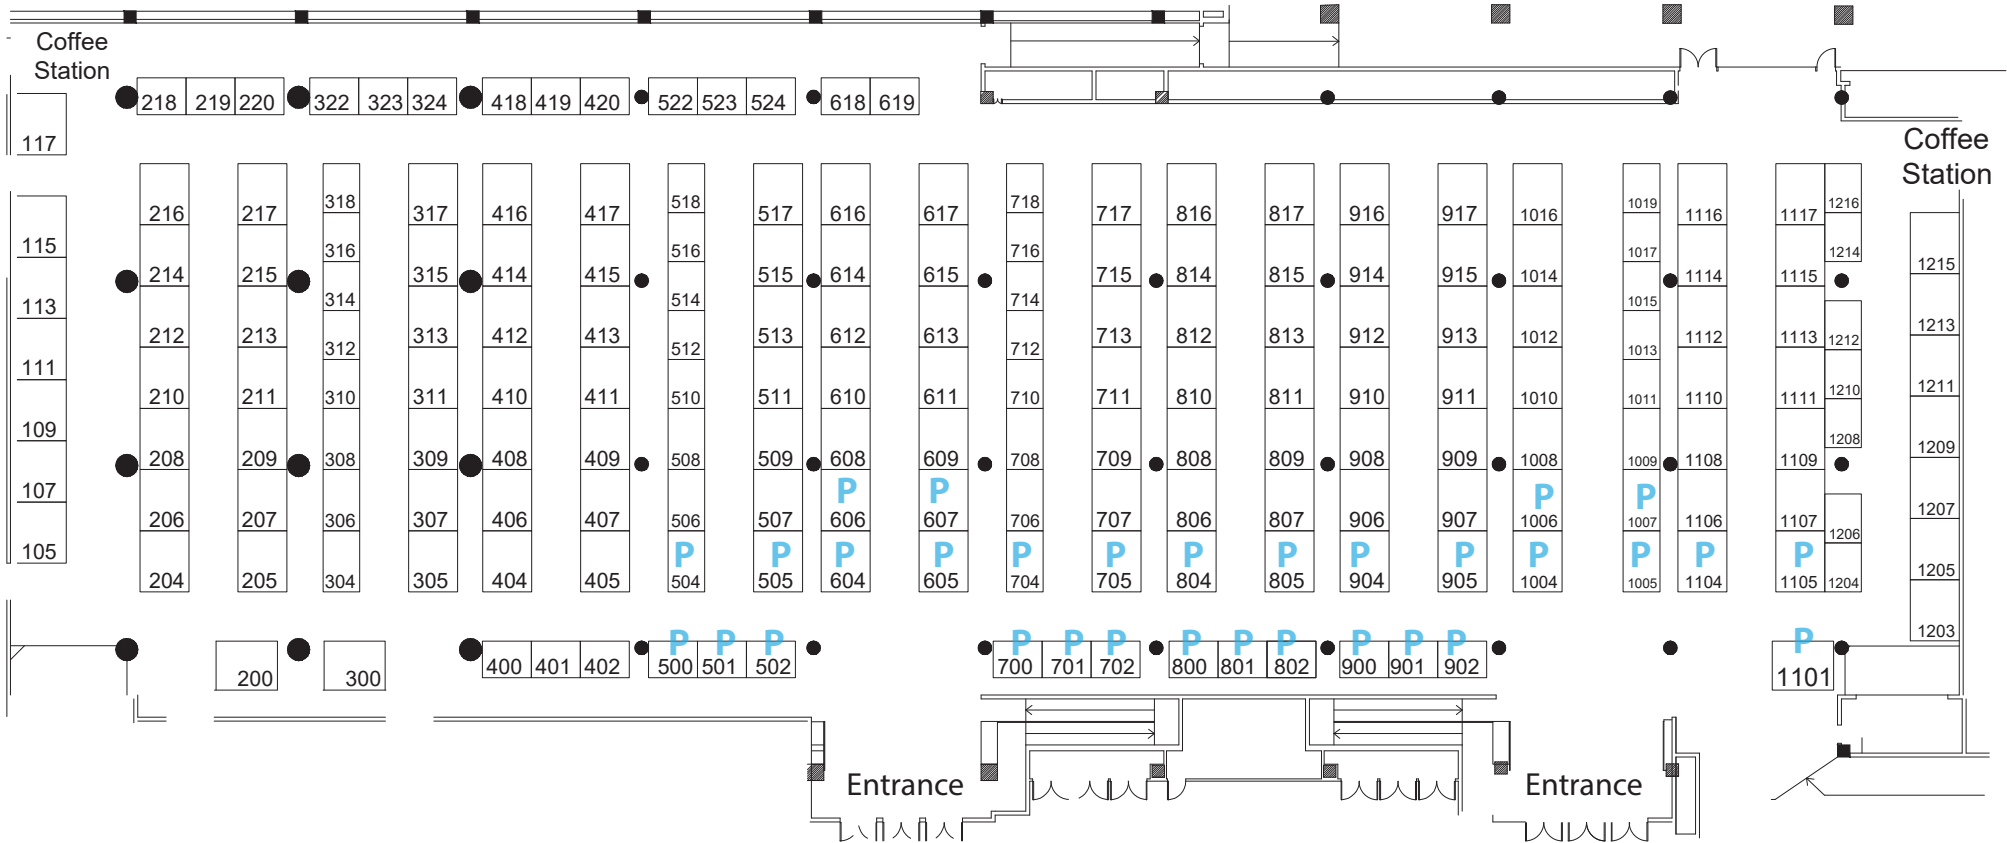

WEST HALL

GRAND HALL

EAST HALL

*P denotes prime location booths

** Booths 304, 306, 308, 504, 506, 508, 704, 706, 708, 1005, 1007, 1009 are 6' x 10' half booths
 All other half booths are 6' x 8' in size